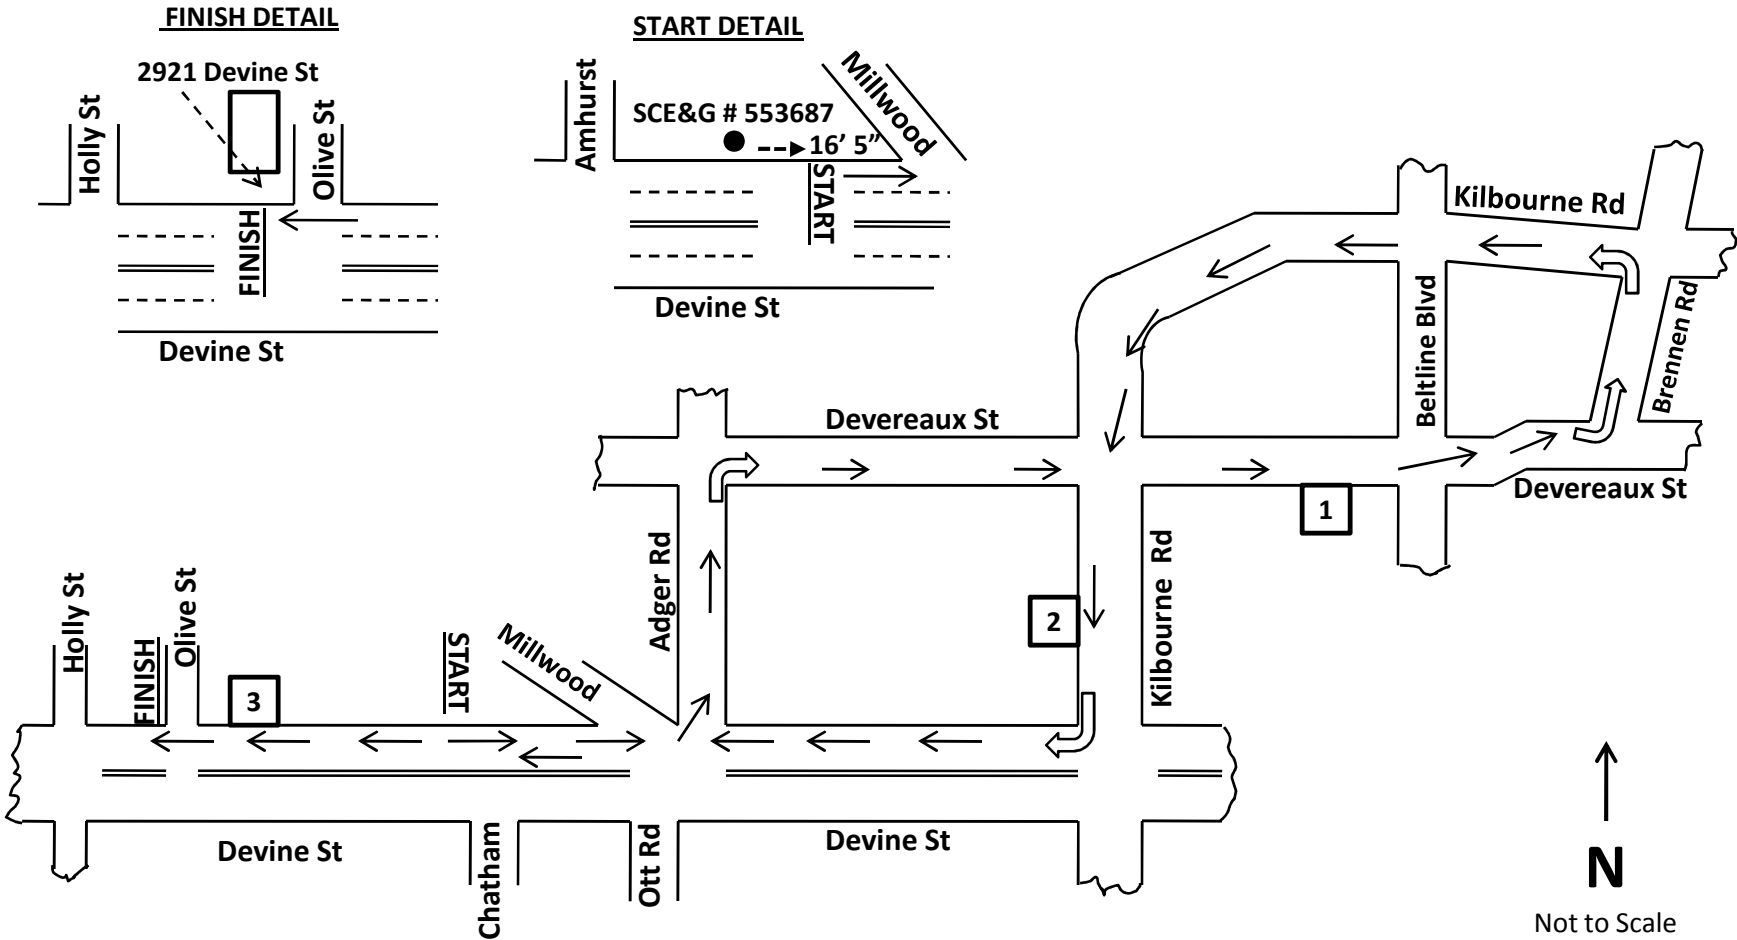

Point	Location
Start	3200 block of Devine on North side of street 16' 5" East of SCEG pole #553687
Mile 1	Even with residence 4105 door
Mile 2	3807 Kilbourne 27' 5" NE of SCE&G pole #7383
Mile 3	At 3106 Devine & 49' 10" W of SCE&G pole #7893
Finish	On N side of Devine inline with front door 2921

Get In the Pink 5K

Columbia, SC 29205

Measurement for USATF Certification by

Ken Lowden

email RunOnSC@yahoo.com

FINISH DETAIL

START DETAIL