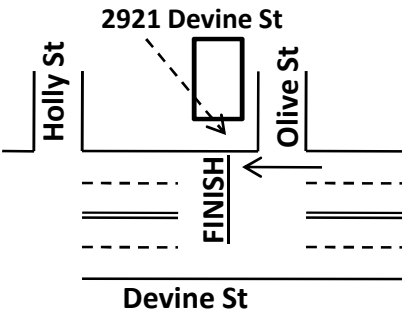

Point	Location
Start	3200 block of Devine on North side of street 16' 5" East of SCEG pole #553687
Mile 1	Even with residence 4105 door
Mile 2	3807 Kilbourne 27' 5" NE of SCE&G pole #7383
Mile 3	At 3106 Devine & 49' 10" W of SCE&G pole #7893
Finish	On N side of Devine inline with front door 2921

Get In the Pink 5K

Columbia, SC 29205

Measurement for USATF Certification by

Ken Lowden

email RunOnSC@yahoo.com

FINISH DETAIL

START DETAIL